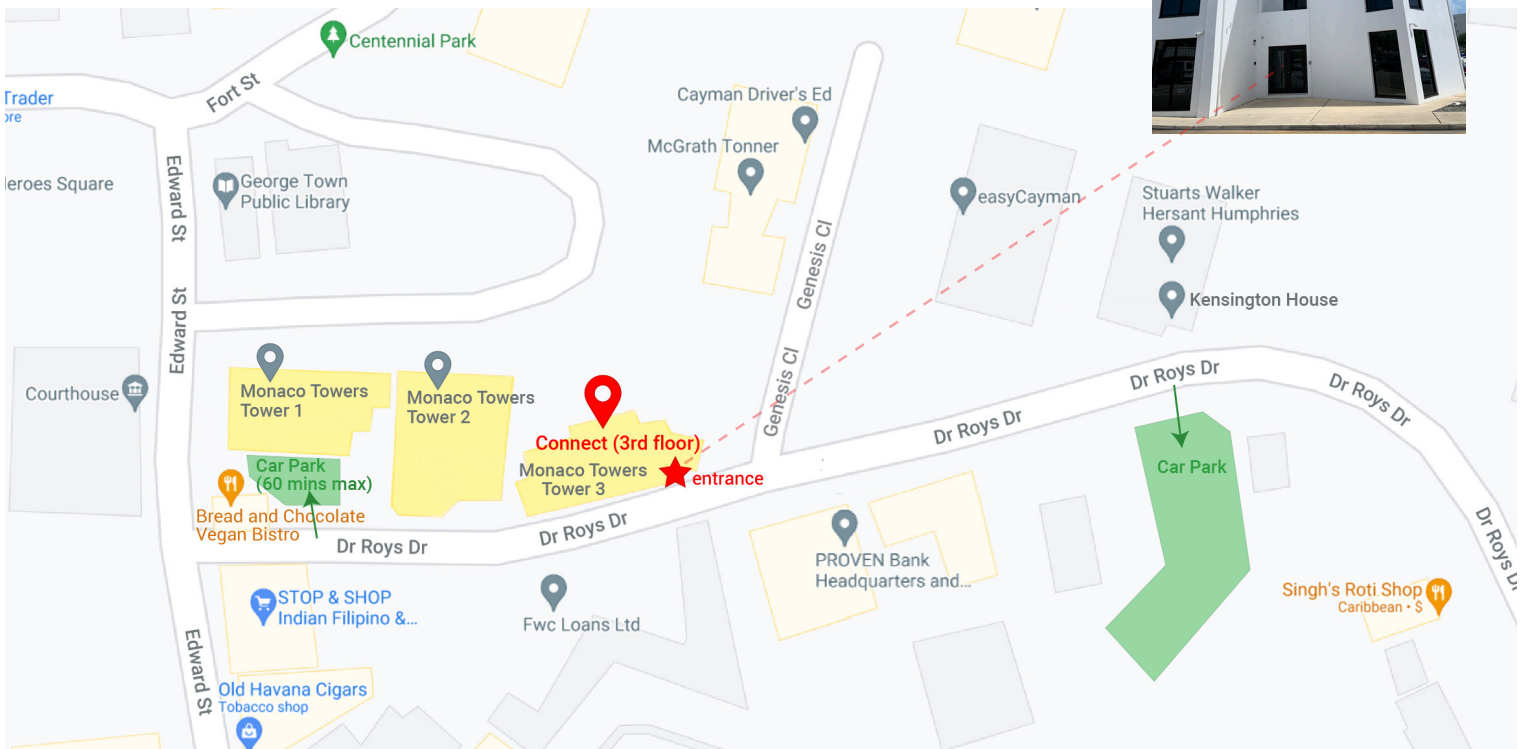

OFFICE LOCATION

How to find our office:

Connect by Nova

7 Genesis Close, Monaco Tower 3 (Formerly Commerce House)
3rd Floor
(Entrance on Dr Roy's Drive)

Parking:

Behind Bread and Chocolate, there is an entrance on Dr Roys Drive to our short stay car park located at Monaco Towers 1 & 2. This car park is suitable for a stay of up to 60 mins (maximum). Please check in with the security on arrival (their office is in Tower 2) and they will direct you to our office in Monaco Tower 3.

For longer stays, please use our car park located further down Dr Roys Drive, opposite Kensington House. There is a white security booth and barrier -- the security guard will grant you access when visiting our office. It is then a short walk (2 mins) to Monaco Tower 3. Umbrellas are available from security should it be raining.

Accessible parking is also available. Please contact us for directions.